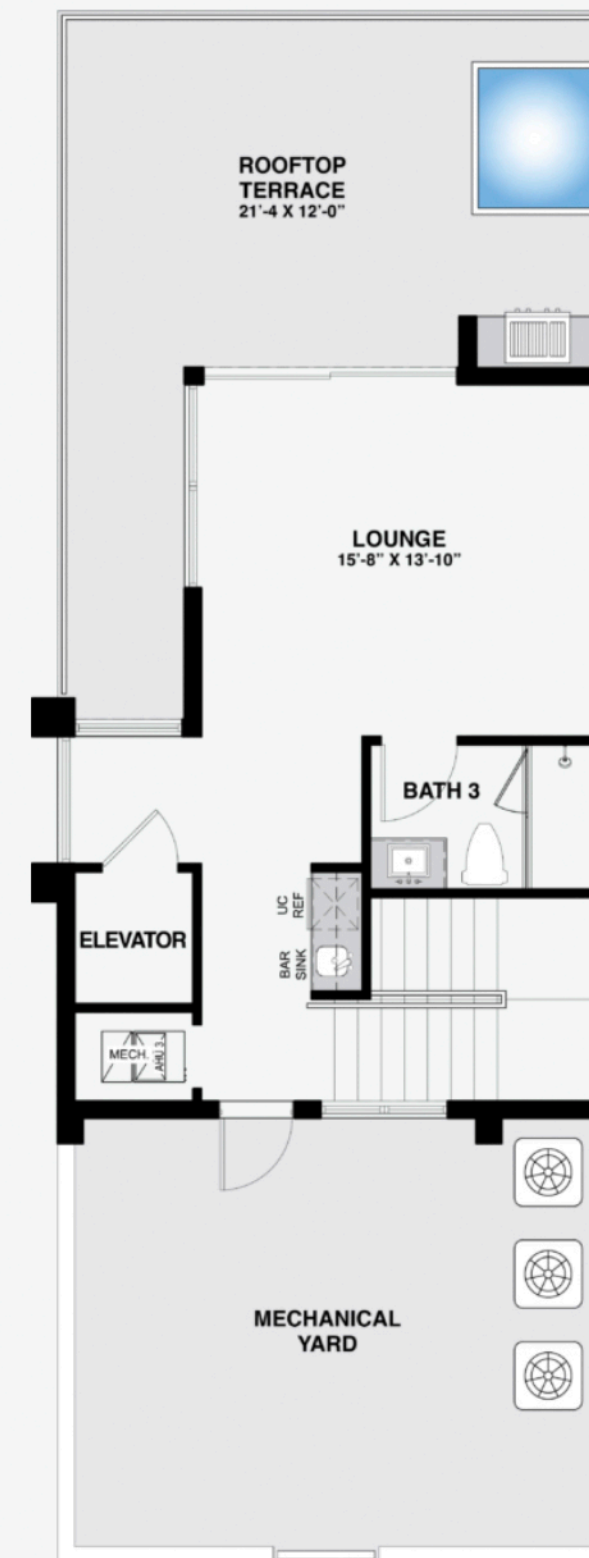

AURA

4 BEDROOMS | 4.5 BATHROOMS | OPTIONAL FLEX ROOM | 4,645 TOTAL SQ. FT.

LEVEL ONE

LEVEL TWO

LEVEL THREE

LEVEL FOUR

BALI

4 BEDROOMS | 4.5 BATHROOMS | OPTIONAL FLEX ROOM | 4,594 TOTAL SQ. FT.

LEVEL ONE

LEVEL TWO

LEVEL THREE

LEVEL FOUR