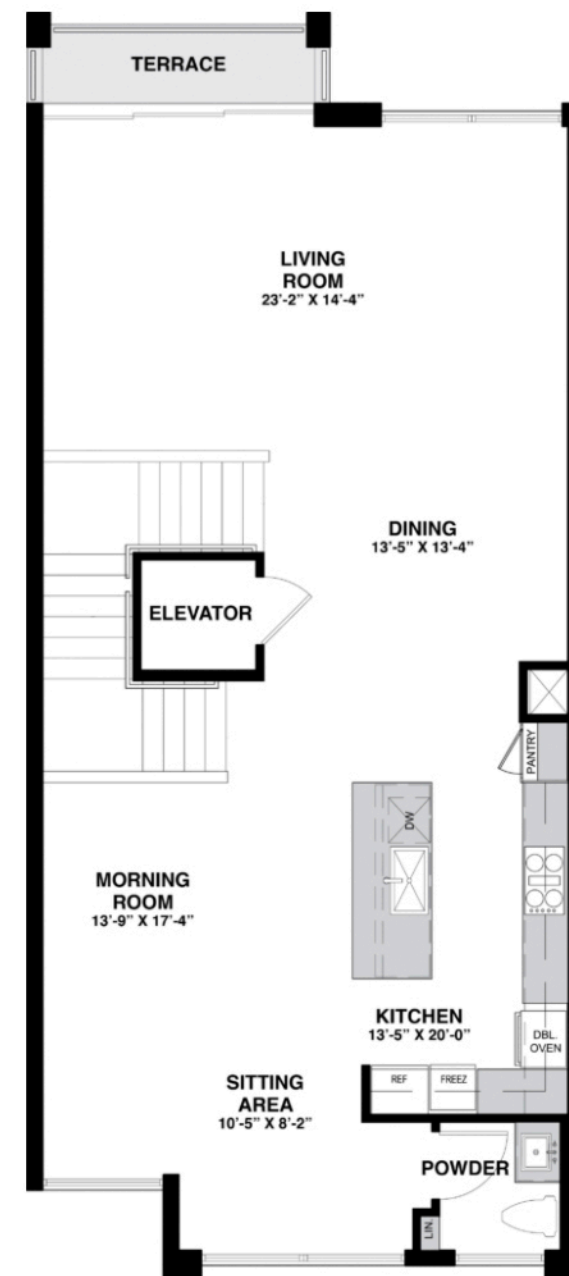

AURA

4 BEDROOMS | 4.5 BATHROOMS | OPTIONAL FLEX ROOM | 4,645 TOTAL SQ. FT.

LEVEL ONE

LEVEL TWO

LEVEL THREE

LEVEL FOUR

BALI

4 BEDROOMS | 4.5 BATHROOMS | OPTIONAL FLEX ROOM | 4,594 TOTAL SQ. FT.

LEVEL ONE

LEVEL TWO

LEVEL THREE

LEVEL FOUR