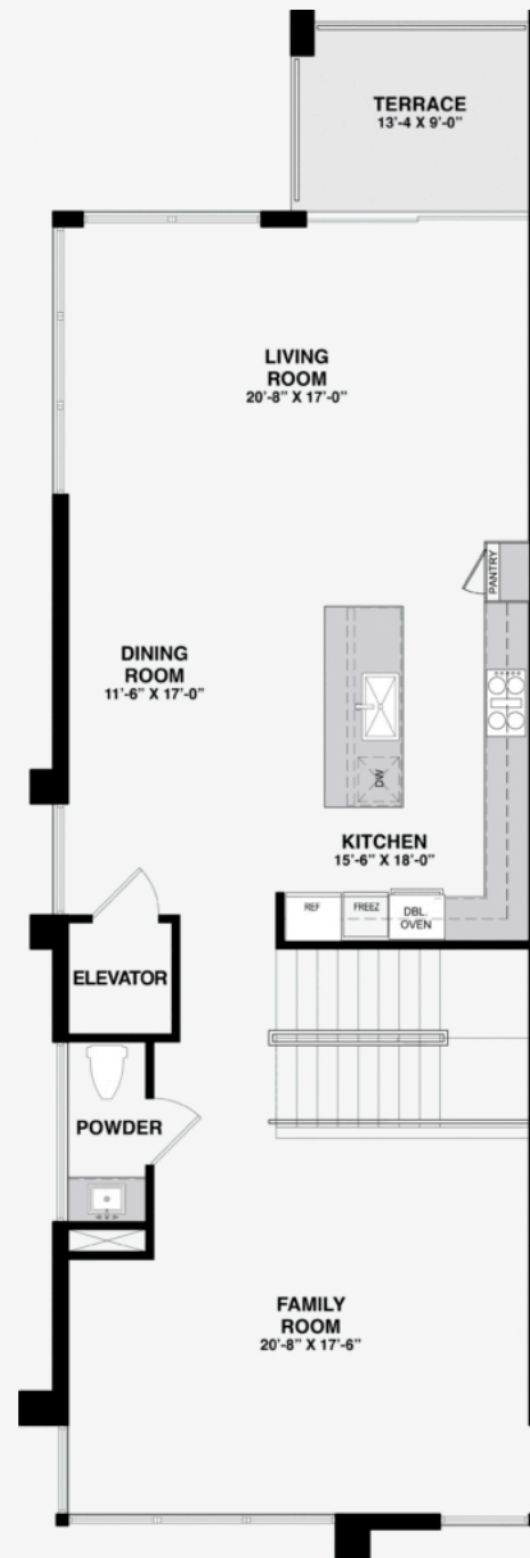

AURA

4 BEDROOMS | 4.5 BATHROOMS | OPTIONAL FLEX ROOM | 4,645 TOTAL SQ. FT.

LEVEL ONE

LEVEL TWO

LEVEL THREE

LEVEL FOUR

BALI

4 BEDROOMS | 4.5 BATHROOMS | OPTIONAL FLEX ROOM | 4,594 TOTAL SQ. FT.

LEVEL ONE

LEVEL TWO

LEVEL THREE

LEVEL FOUR