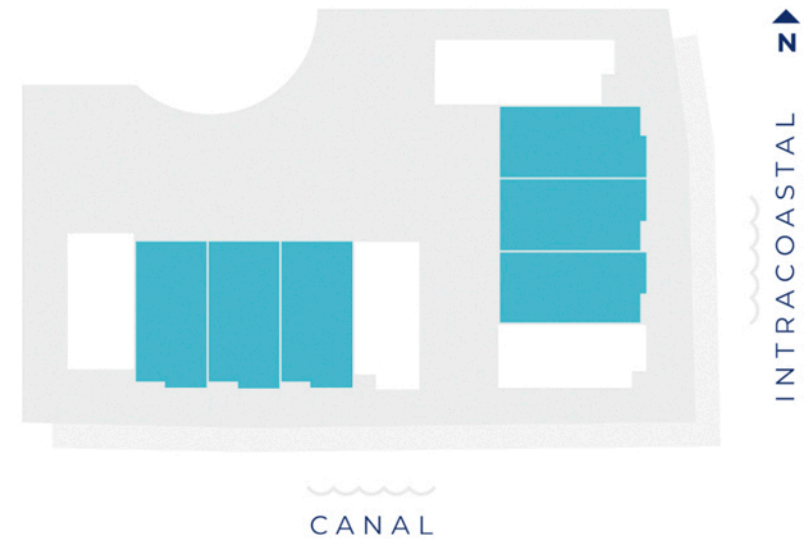

AURA

4 BEDROOMS | 4.5 BATHROOMS | OPTIONAL FLEX ROOM | 4,645 TOTAL SQ. FT.

LEVEL ONE

LEVEL TWO

LEVEL THREE

LEVEL FOUR

BALI

4 BEDROOMS | 4.5 BATHROOMS | OPTIONAL FLEX ROOM | 4,594 TOTAL SQ. FT.

LEVEL ONE

LEVEL TWO

LEVEL THREE

LEVEL FOUR