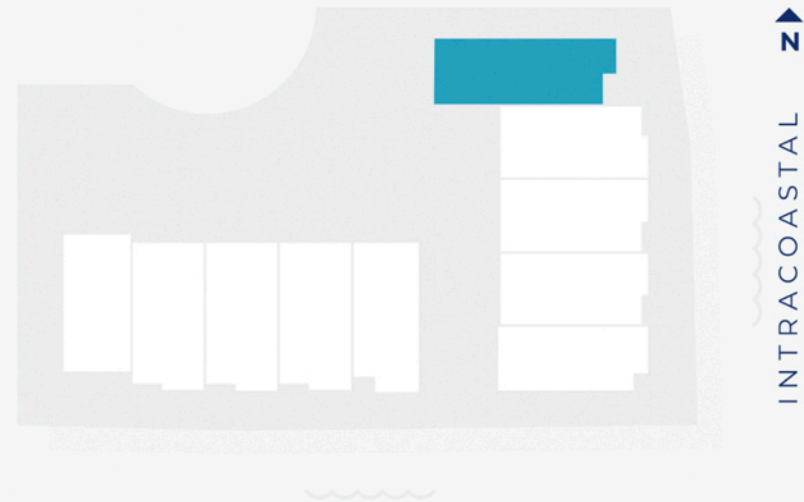

AURA

4 BEDROOMS | 4.5 BATHROOMS | OPTIONAL FLEX ROOM | 4,645 TOTAL SQ. FT.

LEVEL ONE

LEVEL TWO

LEVEL THREE

LEVEL FOUR

BALI

4 BEDROOMS | 4.5 BATHROOMS | OPTIONAL FLEX ROOM | 4,594 TOTAL SQ. FT.

LEVEL ONE

LEVEL TWO

LEVEL THREE

LEVEL FOUR