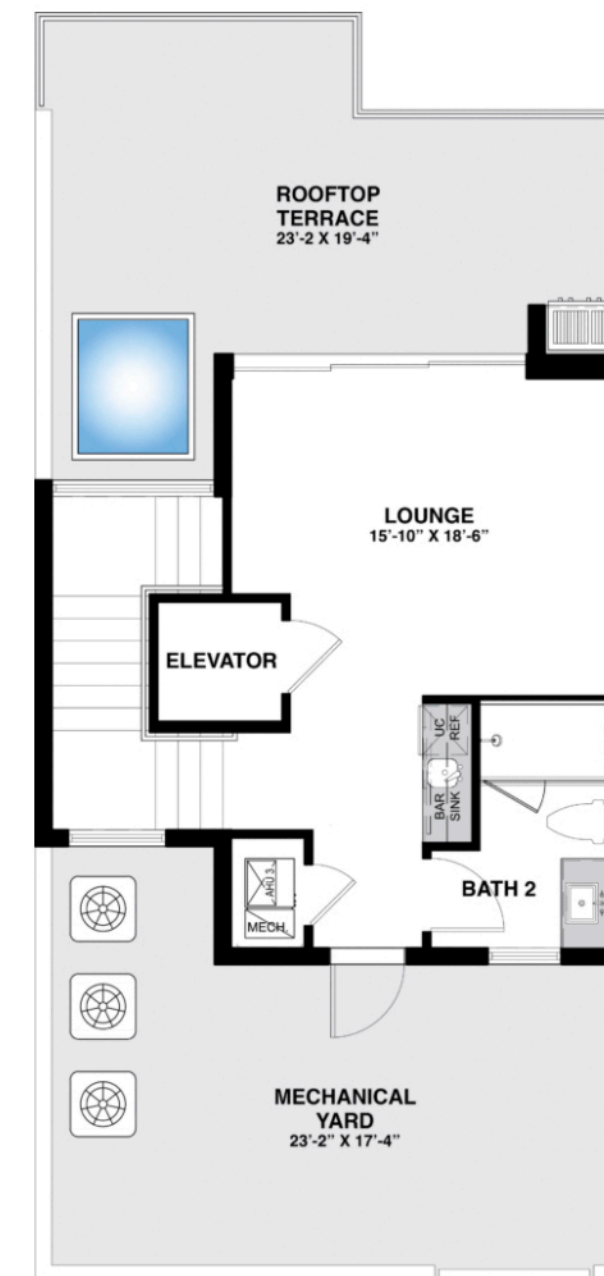

AURA

4 BEDROOMS | 4.5 BATHROOMS | OPTIONAL FLEX ROOM | 4,645 TOTAL SQ. FT.

LEVEL ONE

LEVEL TWO

LEVEL THREE

LEVEL FOUR

BALI

4 BEDROOMS | 4.5 BATHROOMS | OPTIONAL FLEX ROOM | 4,594 TOTAL SQ. FT.

LEVEL ONE

LEVEL TWO

LEVEL THREE

LEVEL FOUR